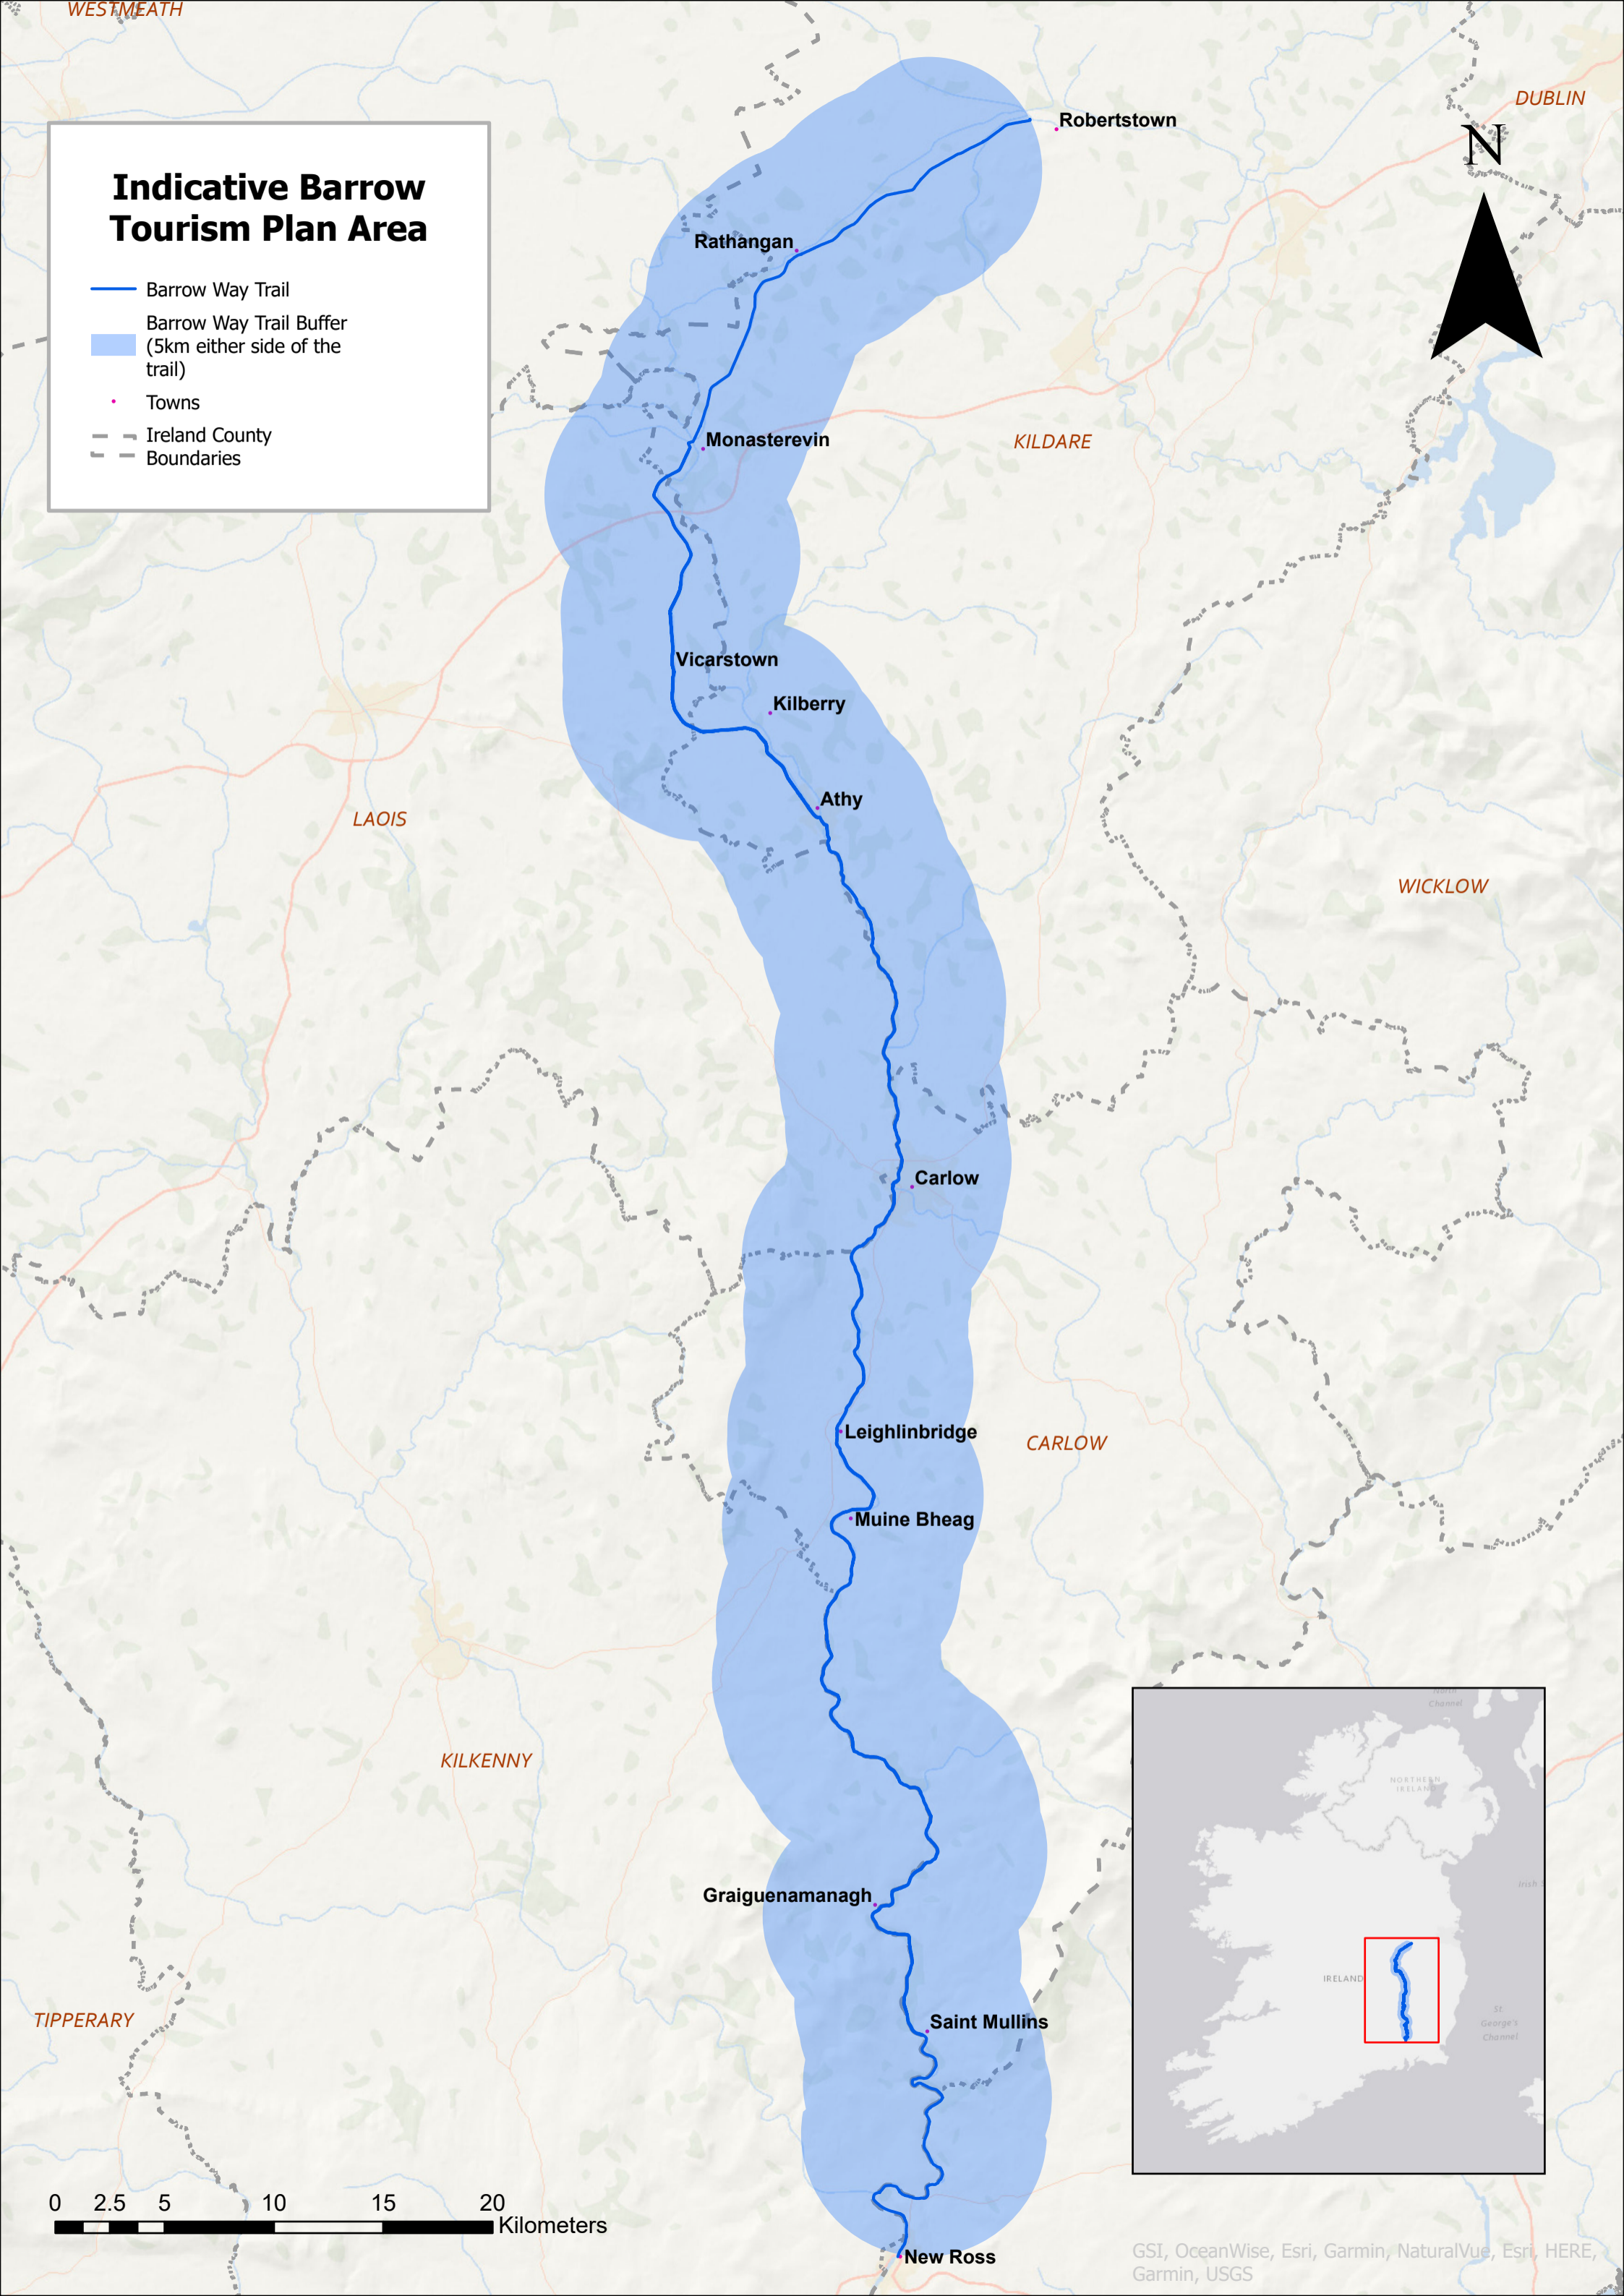

Indicative Barrow Tourism Plan Area

- Barrow Way Trail
- Barrow Way Trail Buffer (5km either side of the trail)
- Towns
- - Ireland County Boundaries

0 2.5 5 10 15 20 Kilometers